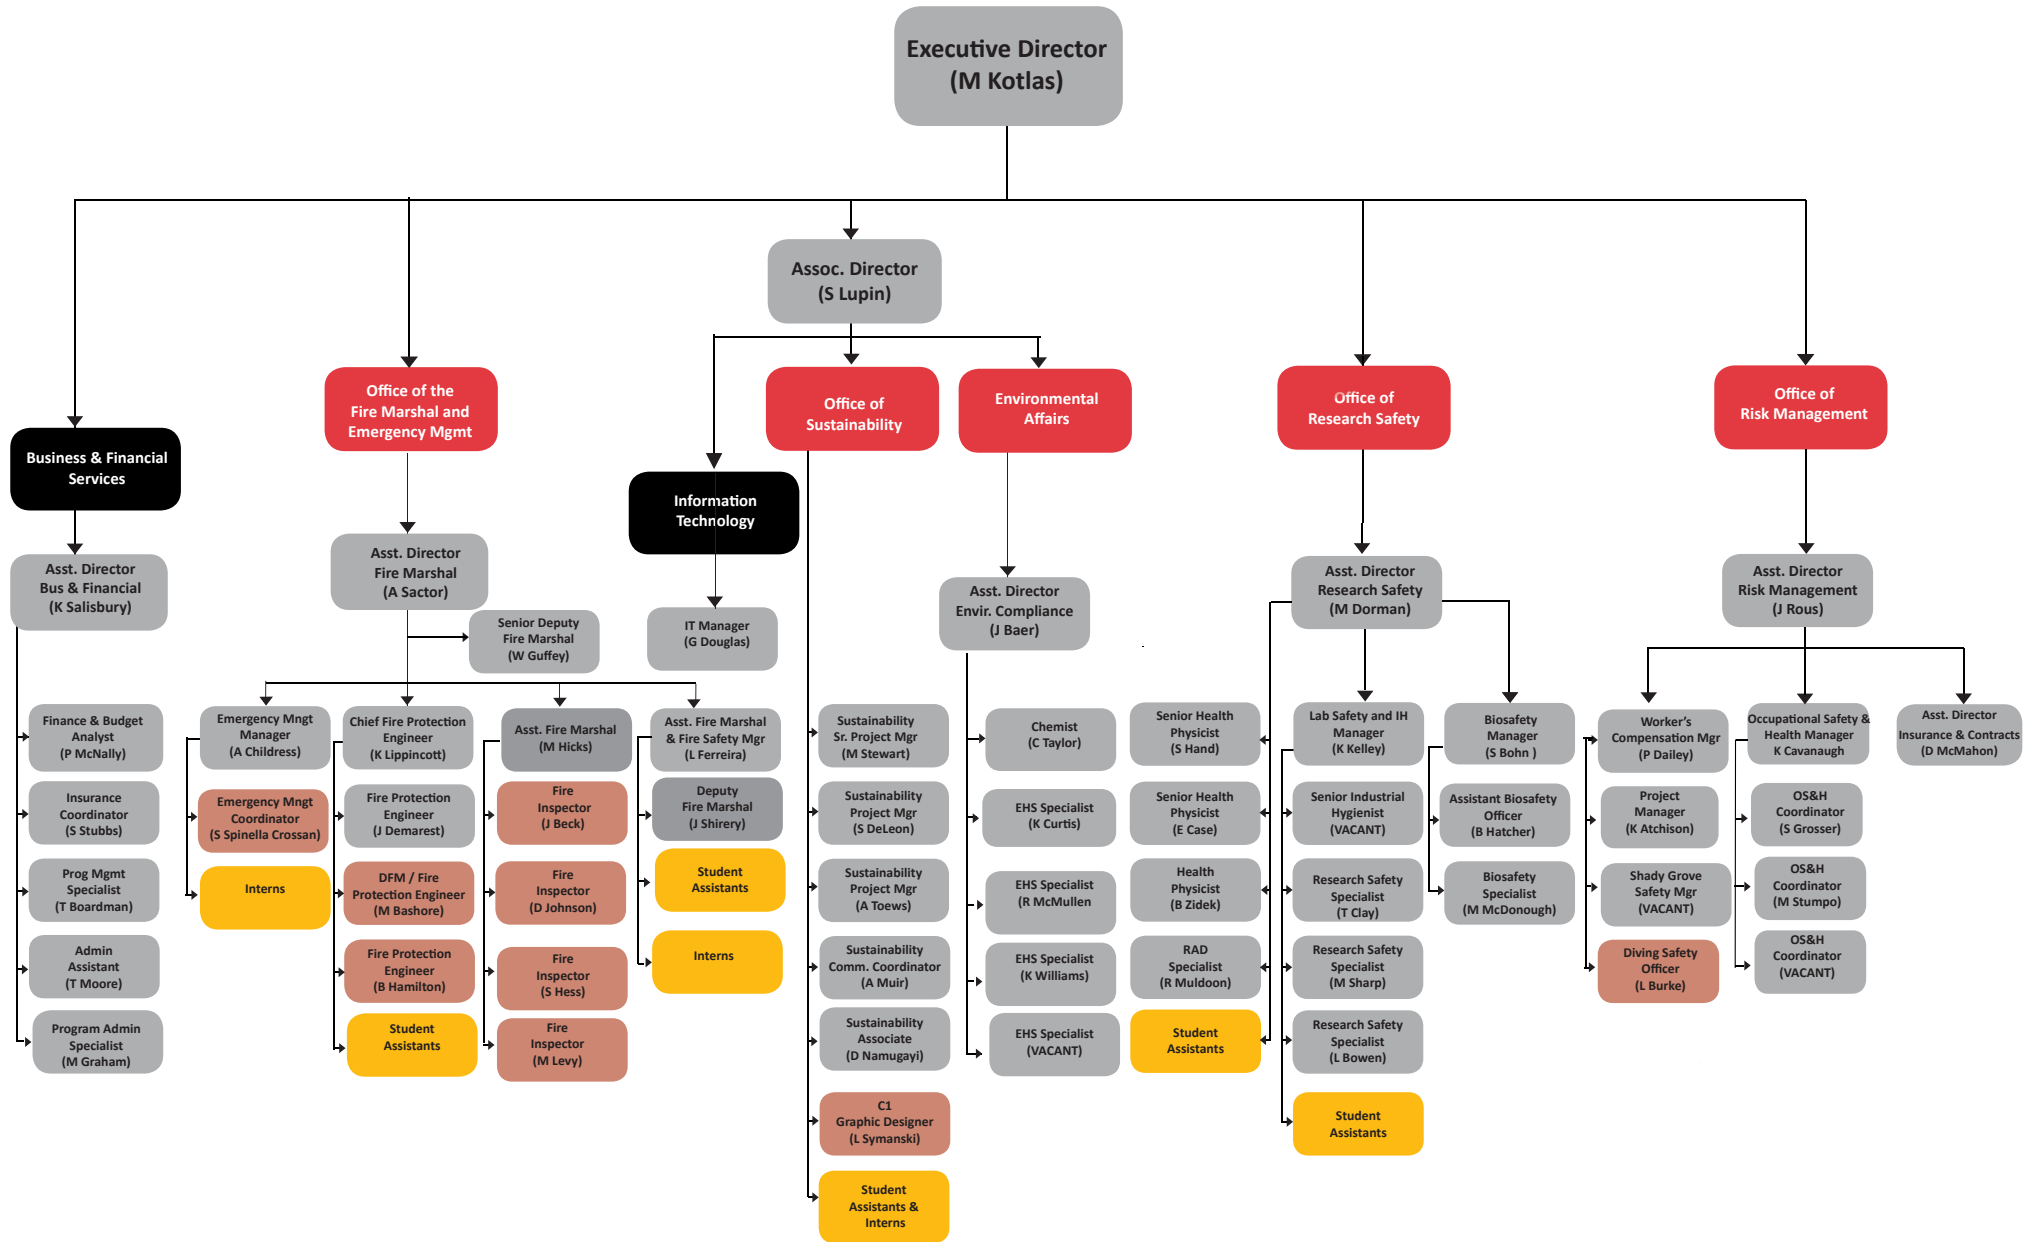

# Department of Environmental Safety, Sustainability and Risk

Full Time
Part Time
Students