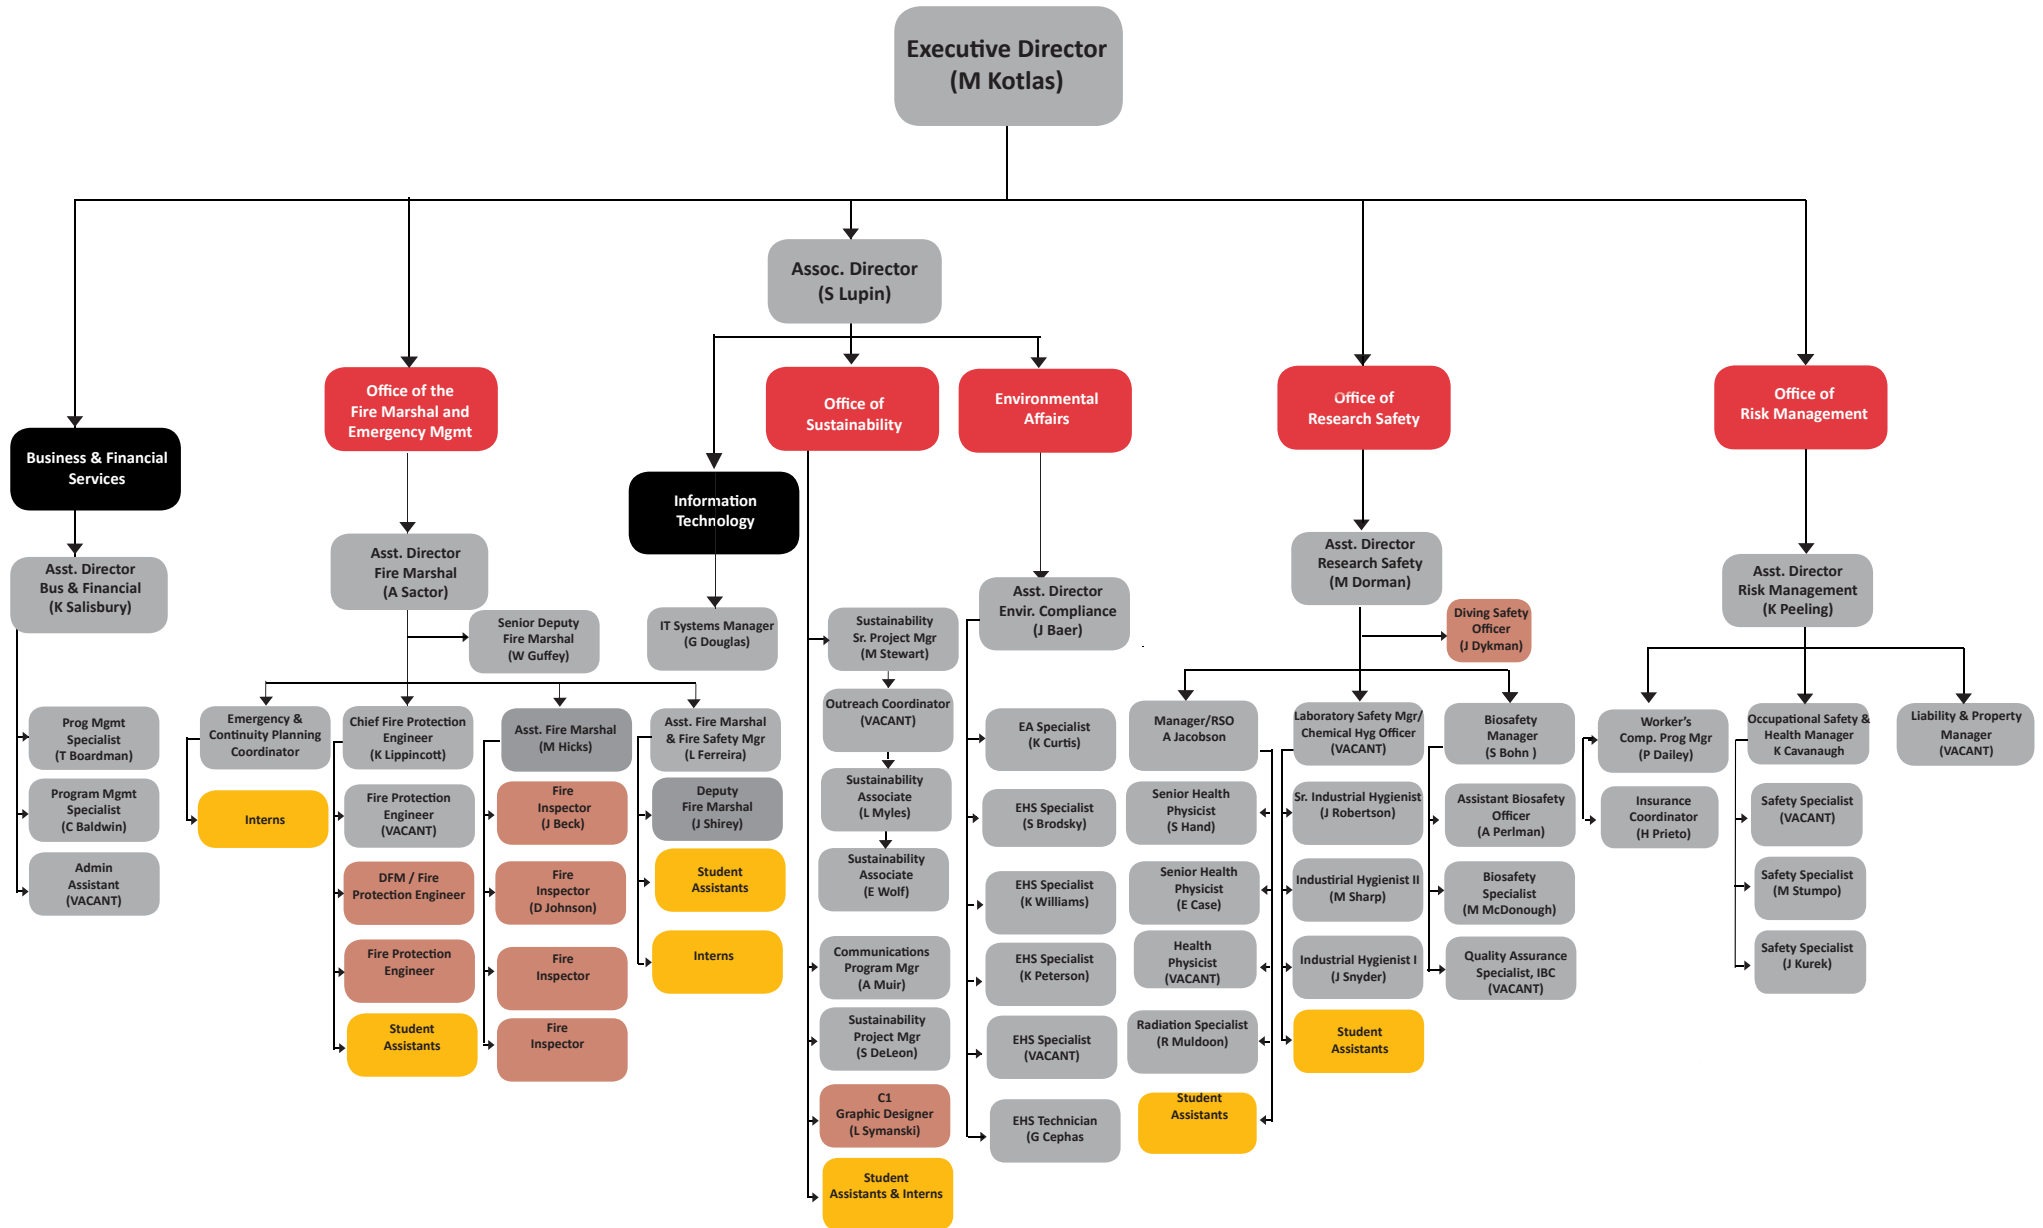

Department of Environmental Safety, Sustainability and Risk

Full Time
Part Time
Students